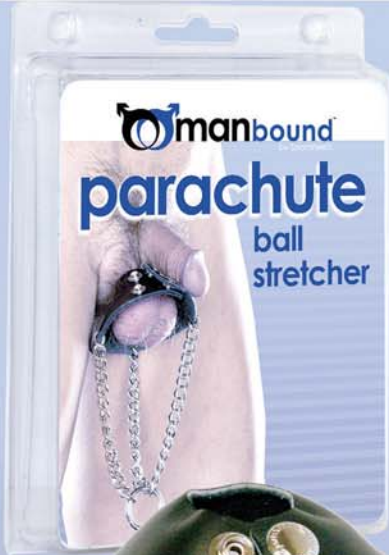

NEW

Parachute Ball Stretcher

- Adjustable leather parachute with drop chain and ring for weight support

SS950-12

Master's Restraint Kit

- Four Sports Cuffs
- Four adjustable Tethers
- One Soft Blindfold

SS950-04